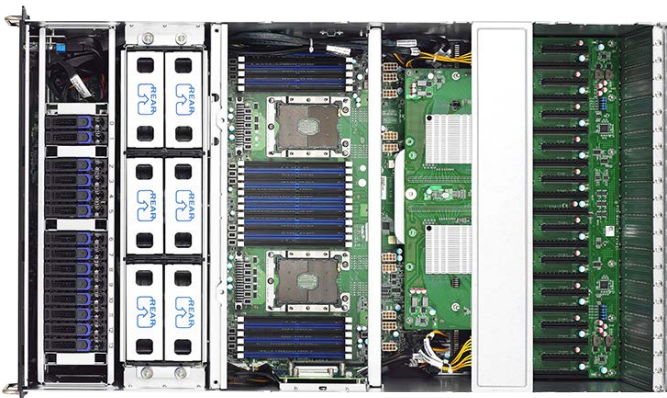

PURLEY 4U GPU SERVER WITH SINGLE ROOT COMPLEX

High Memory / NVMe Storage & Intel® OCULink
Designed for GPUDirect RDMA applications, AI,
and Deep Neural Network workloads

Product Number	NVIDIA Card	Max. Cards	Compute Power	Compute Precision	PNY Professional Services
PNYSRA4XX0V100-101	Tesla V100 16/32GB	10	★★★★★★	★★★★★★	Optional for 1 or 3-year SLA (service plan includes: Advance RMA, On-Site Maintenance and Remote Technical Support)
PNYSRA4XX2P100-101	Tesla P100 16GB	10	★★★★★	★★★★★	
PNYSRA4XX00P40-101	Tesla P40 24GB	10	★★★★★	★★★★	

FEATURES

- Power & Cooling Redundancy
- Onboard SATA RAID 0/1/5/10 (Intel RSTe)
- PLX PCIe Switch Topology
- AMI MegaRAC® SP-X SoC for IPMI:
 - User-friendly Graphics User Interface
 - Users control
 - Services settings & Sessions control
 - LDAP settings
 - Power control & voltages, fans and temperatures monitoring
 - Events management (platform events, trap settings, email settings)
 - Serial Over LAN
 - vKVM & vMedia (launch, configuration)

SPECIFICATIONS

- Form Factor & Dimensions: 4U, 770 x 438 x 176 (D x W x H, mm)
- Supported CPU: 2 x Intel® Xeon® Scalable Platinum/Gold/Silver/Bronze Processor Family
- Socket & Chipset: 2 x LGA 3647, Intel® C621
- Memory Capacity: 24 x DDR4 ECC RDIMM / LRDIMM slots 2666
- Storage Capacity: 14 x 2.5" hot-swappable HDD/SSD bays (support up to 4 x NVMe U.2 drives, additional controller required)
- SATA Controller: Intel RSTe SATA RAID 0/1/5/10
- Network Controller: 2 x 10GbE LAN ports (Intel® X550-BT2) + 1 x GbE LAN port dedicated for IPMI (Realtek® RTL8211E)
- Expansion Slots: 11 x PCIe Gen3 x16 slots + 1 x PCIe Gen3 x16 proprietary mezzanine slot + 1 x PCIe Gen3 x16 slot (OCP 2.0 slot)
- Front/Back I/Os: 4 x USB 3.0, 1 x VGA, 1 x Serial, 3 x RJ45
- System Cooling: 5+1 x hot-swappable 12cm system fans
- Power Supply: 3+1 x 1600W redundant PSU (80 PLUS Platinum)